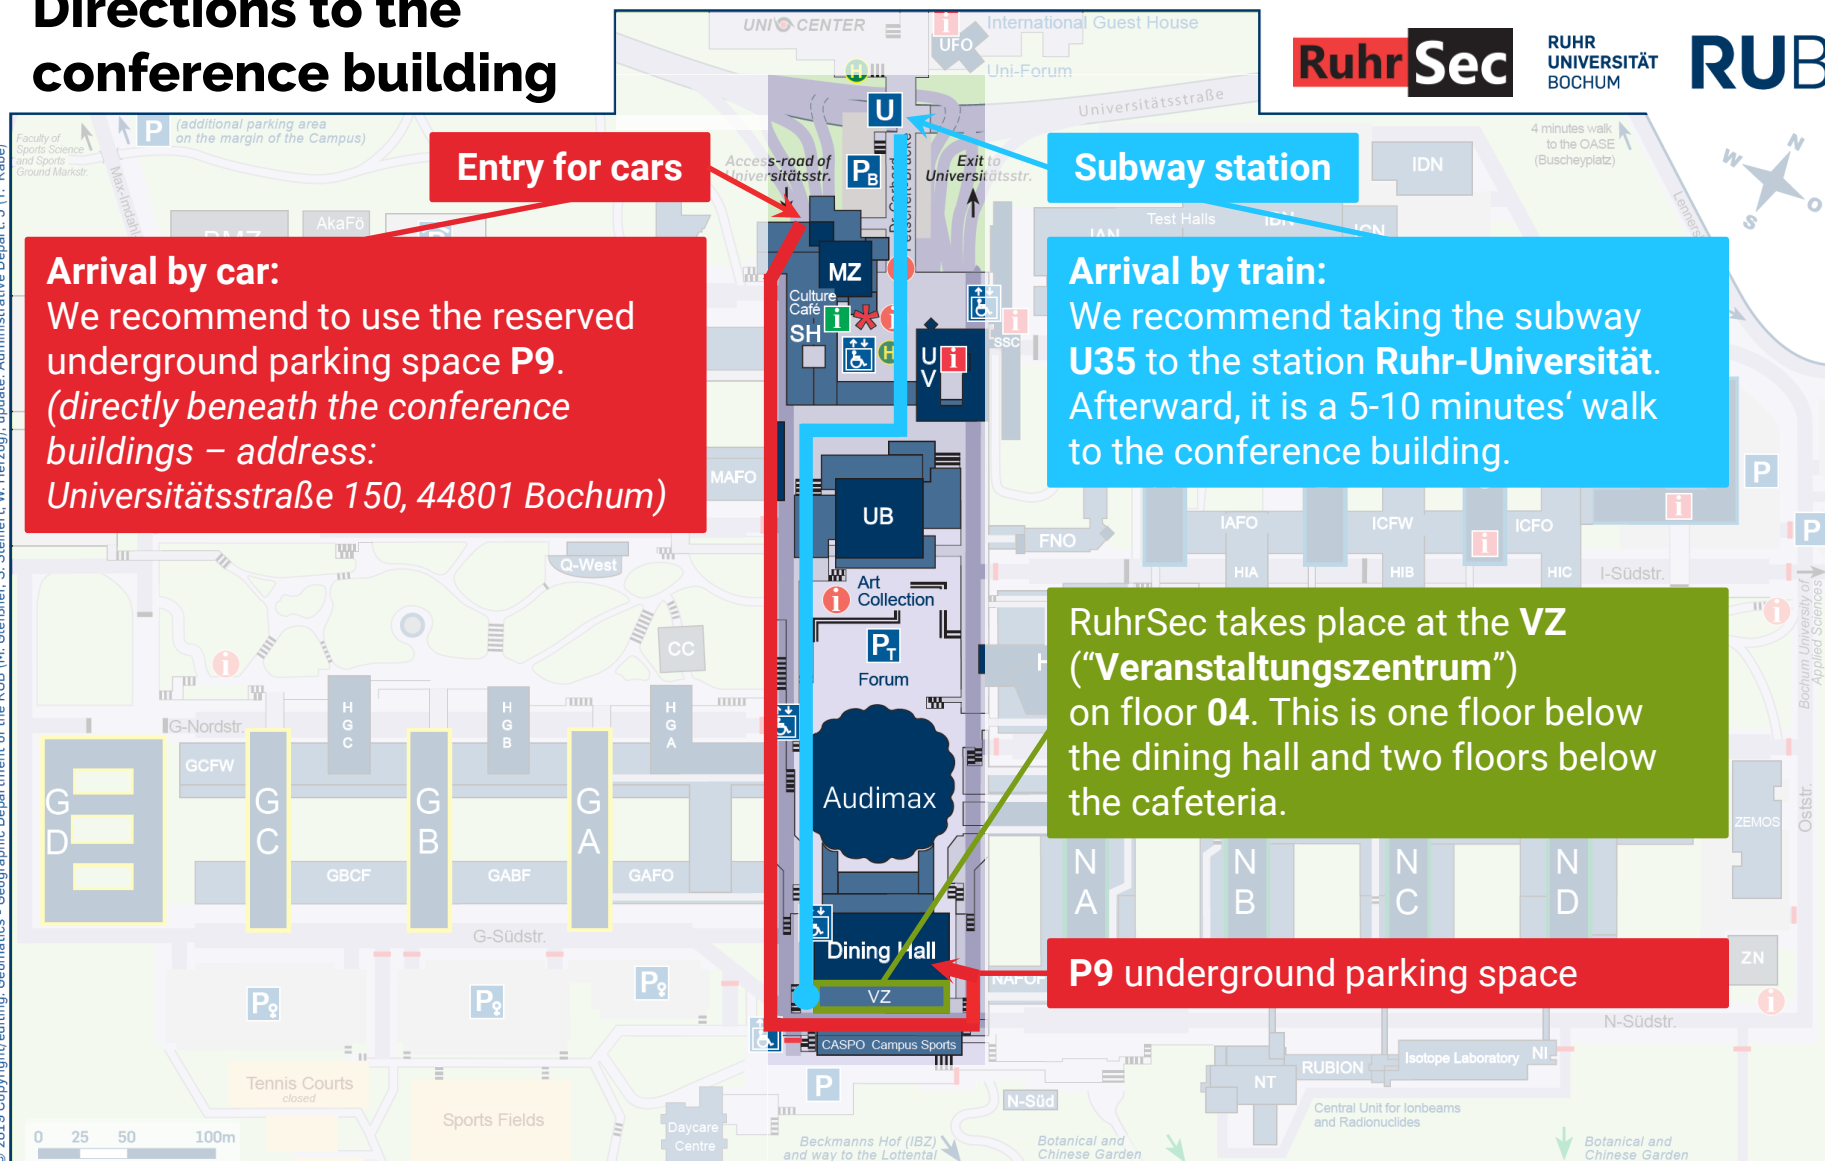

Directions to the conference building

RuhrSec

RUHR UNIVERSITÄT BOCHUM

RUB

Entry for cars

Arrival by car:
We recommend to use the reserved underground parking space **P9**. (directly beneath the conference buildings – address: *Universitätsstraße 150, 44801 Bochum*)

Subway station

Arrival by train:
We recommend taking the subway **U35** to the station **Ruhr-Universität**. Afterward, it is a 5-10 minutes' walk to the conference building.

RuhrSec takes place at the VZ ("Veranstaltungszentrum") on floor 04. This is one floor below the dining hall and two floors below the cafeteria.

P9 underground parking space

- Walkway
- Stairs
- Street
- Street Beneath the Campus
- Wall
- Green Area

- Information Desk
- Information
- Internal Information
- Outside Lift
- Bus Stop
- Gate (Access Restricted)
- Road Closed

- Parking Garage
- Parking Area
- Women's Parking Area
- Visitor Parking
- Central Parking Garage (Underground Parking Beneath the Campus)

- Subway Station
- **BMZR** Centre for Biomedicine Ruhr
- **CASPO** Campus Sports Ground
- **CC** Campus Center
- **FNO** Forum Northeast
- **HZO** Lecture Hall Centre
- **MSZ** Multimedia Support Centre
- **MZ** Centre
- **ITS** IT.SERVICES

- **SH** Student Services
- **SSC** Student Service Center
- **TZR** Technology Centre Ruhr
- **UB** University Library
- **UV** University Administration
- **VC** Vita Campus
- **VZ** Convention Centre
- **ZGH** Center for Interface-Dominated High Performance Materials
- **ZN** Centre for Neuroinformatics

Comments:
GA, IA, MA, NA = Central Building of Row
Theme Colours: Yellow Shape = G-Row; Red = M-Row; Blue = I-Row; Green = N-Row
GAFO = Flat Area of the GA Building (Example)
HIA = Lecture Hall of the IA Building (Example)
Explanation (Example): NA 1/128: Building NA, Floor 1, Room 128
Remark: Floor 1 = 1st Floor; Floor 01 = 1st Floor Downstairs
* Downstairs Use Lift or Stairs to Get to the Print/Copy Office and also 320, 370, 377

www.rub.de